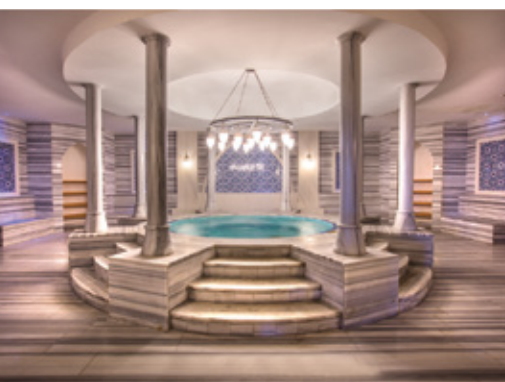

*Opened according to weather conditions / details for dates in concept.

SPA & WELLNESS

Our 2 storey SPA is located in our beautiful bay and is placed on 3.500 m² area.

- Wellness Area with Sauna and Fitness Centre
- Traditional Turkish Hamam & 3 Private Hamams
- Foam Massage Chamber
- 6 Luxury Massage Cabins
- 2 Shiatsu Cabins (designed in line with the traditional applications of Shiatsu)
- 1 Ayurvedic Treatment Cabin
- 3 Couples' Suites (flotation bed for wrapping, hydrotherapy bath and massage beds with relax area)
- 5 Luxury Facial and Body Treatment Cabins
- Nail Studio & Spa Boutique
- Hairdresser