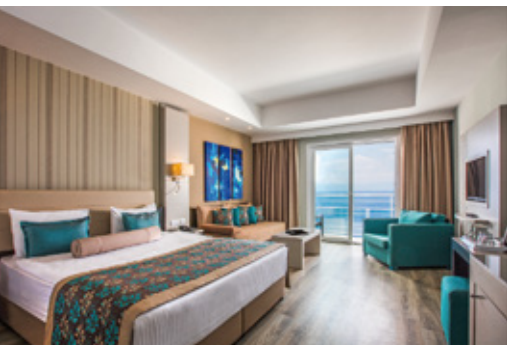

OPENING DATE / RENOVATION DATE	May 2009 / April 2016
CATEGORY	5* Beach & Spa Resort
CREDIT CARDS ACCEPTED	VISA, MASTERCARD / EUROCARD, DINERS CLUB
DISTANCES	IZMIR ADNAN MENDERES AIRPORT 45 KM (ADB) KUŞADASI 35 KM SELÇUK, EPHEBUS and VIRGIN MARY 35 KM ÖZDERE 4 KM
CHECK-IN / CHECK-OUT	Check - in 14:00 Check - out 12:00

ROOM FACILITIES

Electronic key lock system, Parquet floor covering, WC with Shower & Hair dryer, Minibar, Tea&Coffee service setup, Safe (paid), LCD television & Satellite TV, 24-Hour room service, Central air conditioning (in Main Building), Split air-conditioning (in Club Rooms), Direct dial telephone in rooms and bathrooms, Fire safety alarm, 220 V (optional 110 V plug in bathrooms), Wireless in room and main areas (free)

DELUXE ROOM / 2+2 / 3+1

Deluxe Rooms are 31 m² and located in main building. One bedroom with french or twin bed, one sofa bed and one folding bed (for child), bathroom with shower and balcony.

CLUB DOUBLE ROOM / 2+1

Club Double Rooms are 30 m² and have one bedroom with french bed, sofa bed (for child), bathroom with shower and terrace. All rooms are located on ground floor.

CLUB FAMILY ROOM / 4+1

Club Family Rooms are 48 m² and have two bedrooms. One bedroom with french bed and sofa bed and one bedroom with two folding beds, bathroom with shower and balcony.

CLUB SUITE ROOM / 2 + 0

Club Suite Rooms are 48 m² and have one bedroom and one separate living room. One bedroom with French bed and one living room, bathroom with shower and balcony

MINI PARADISE CLUB / Open from 1st May*

Our MINI PARADISE CLUB has 360 m² of indoor area and 1.500 m² of outdoor area. They can enjoy our activity programs for all age groups between 4 to 12. Mini Paradise Club - Workshop, Playground, Hobby rooms, Relax room, Sleeping room, Mini library, and WC. Baby car rental (extra charge, on request)

*Opened according to weather conditions / details for dates in concept.

MINI PARADISE AQUAPARK / Open from 15th April until 15th October*

MINI PARADISE AQUA PARK is open for our younger guests with a minimum height of 40cm.

*Opened according to weather conditions / details for dates in concept.

37°59'24.0"N
27°08'16.5"E